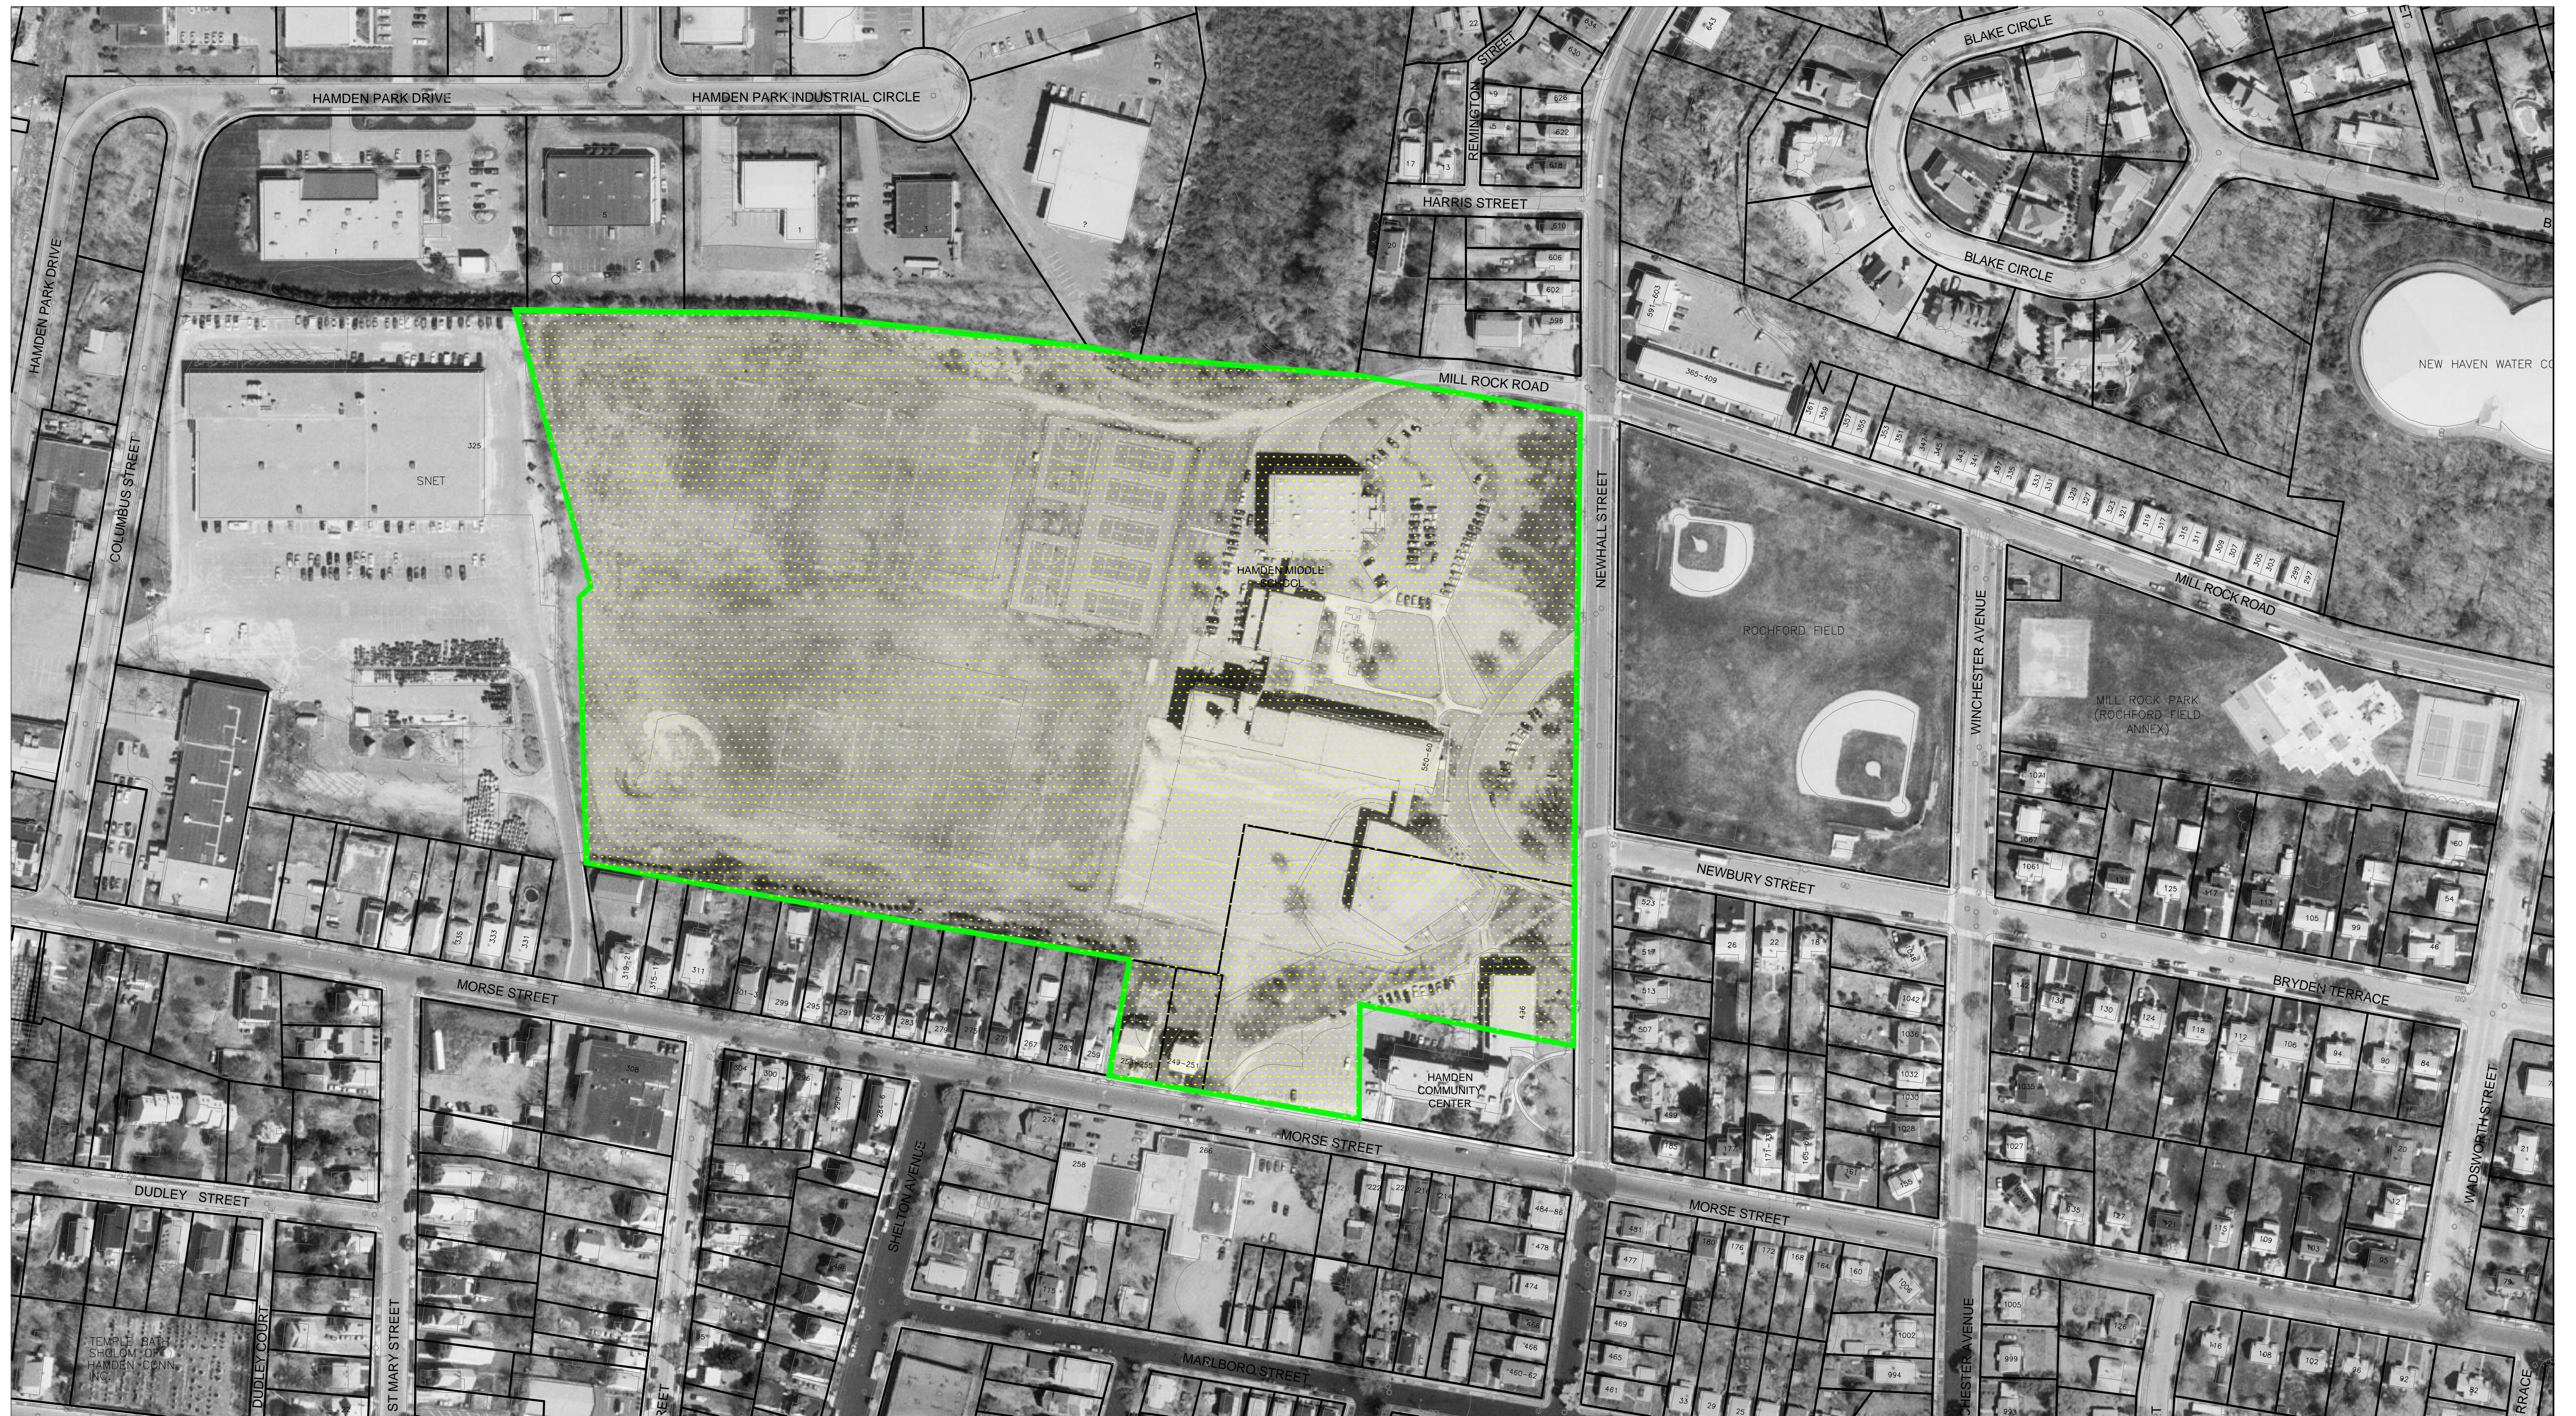

SOURCE: USGS TOPOGRAPHIC QUADRANGLE NEW HAVEN, CONNECTICUT (PHOTOREVISED 1984).

CONNECTICUT
QUADRANGLE LOCATION

FORMER NEW HAVEN WATER COMPANY PROPERTIES HAMDEN, CONNECTICUT

SITE LOCATION MAP

DATE	REVISED	PREPARED BY:
		LEGGETTE, BRASHEARS & GRAHAM, INC.
		Professional Ground-Water and Environmental Engineering Services
		126 Monroe Turnpike
		Trumbull, CT 06611
		(203) 452-3100
DRAWN:	MRV	CHECKED: MM
		DATE: 11/25/02
		FIGURE: 1

LEGEND

FORMER NEW HAVEN WATER COMPANY PROPERTIES

0 100
SCALE IN FEET

**FORMER NEW HAVEN WATER COMPANY PROPERTIES
HAMDEN, CONNECTICUT**

SITE MAP

DATE	REVISED	PREPARED BY:
		LEGGETTE, BRASHEARS & GRAHAM, INC. Professional Ground-Water and Environmental Engineering Services 126 Monroe Turnpike Trumbull CT 06611 (203) 452-3100
DRAWN: MRV	CHECKED: MM	DATE: 9/16/02 PLATE: 1